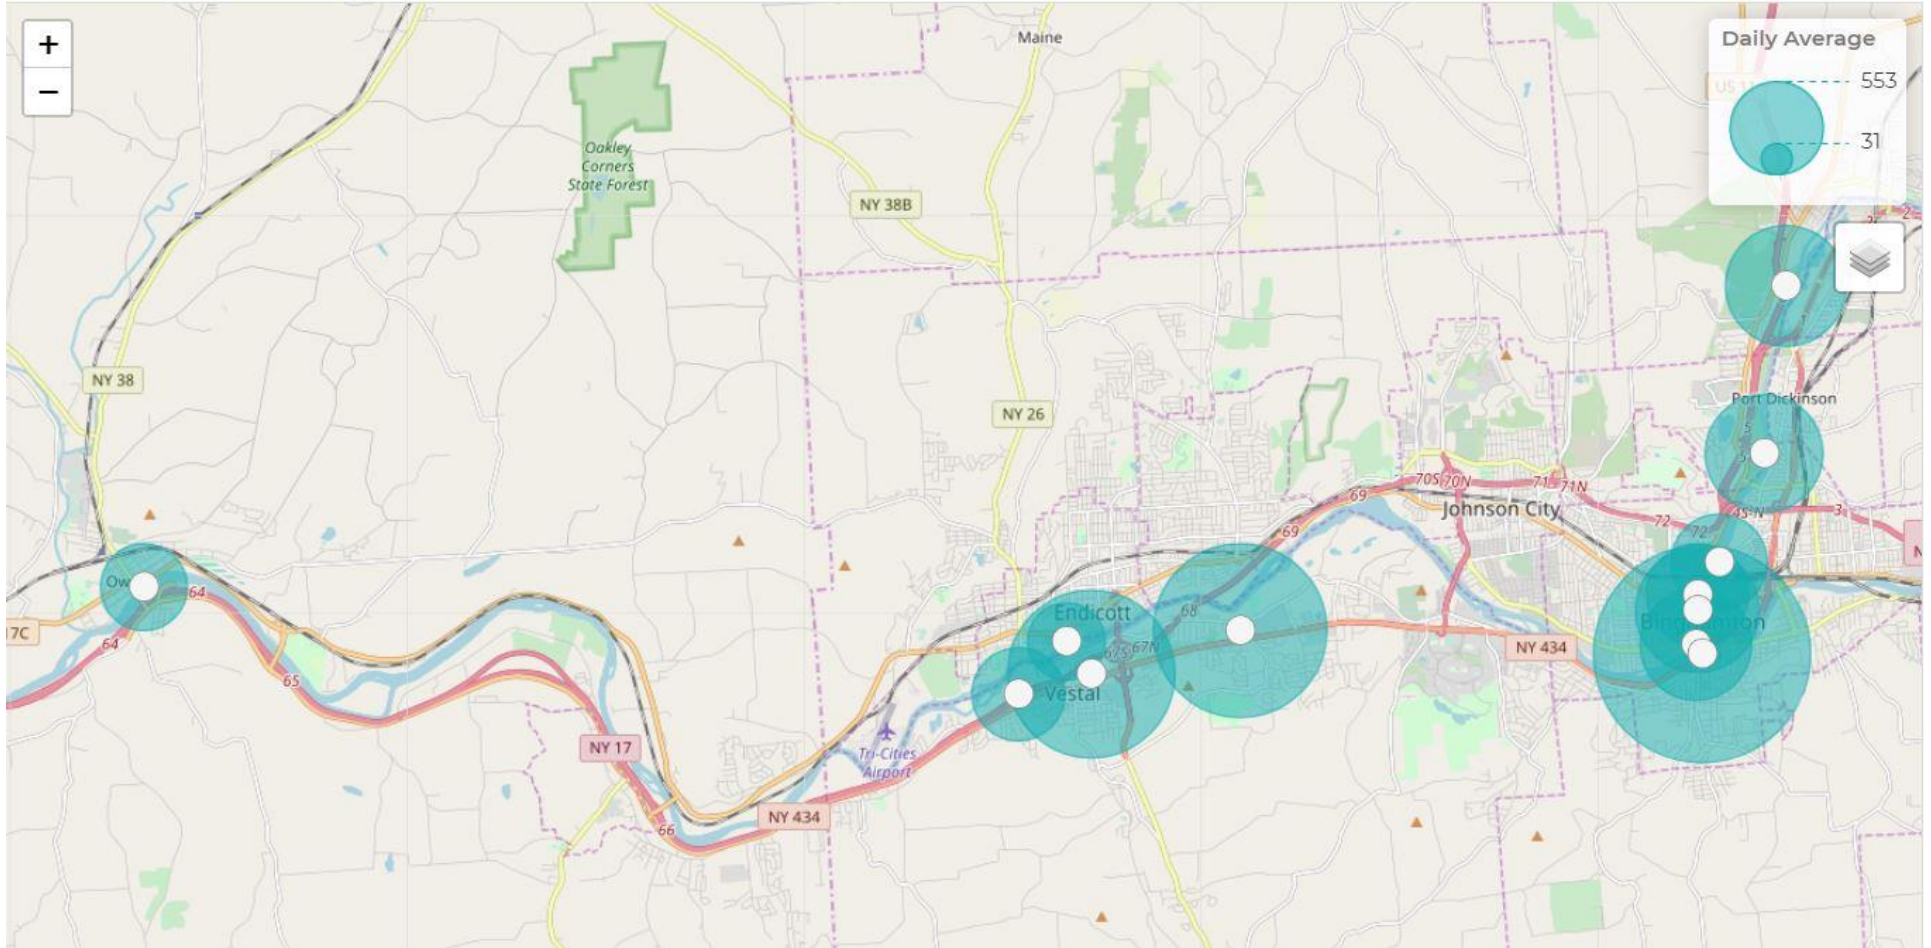

Year Total Counts

Current Year

Whole Domain

Total

728,290

Daily Average by Site

Last Month

Whole Domain

Pedestrian Distribution by Site

📅 Last Month

📍 Whole Domain 🟡 Pedestrian

Cyclist Distribution by Site

📅 Last Month

📍 Whole Domain 🟡 Cyclist

Pedestrian Summary by Site

📅 Last Month

📍 Whole Domain 🟡 Pedestrian

Site	Total	Average	Peak Count	Peak Period
South Washington St. Bridge Pedestrian	14,633	488	761	Sat Nov 9, 2019
Vestal Rail Trail East - Shoppes Pedestrian	10,739	358	697	Tue Nov 26, 2019
Vestal Rail Trail West - Coal House Pedestrian	10,303	343	627	Sun Nov 10, 2019
North Ostiningo Park at Howell Drive Pedestrian	5,352	178	1,144	Thu Nov 28, 2019
Riverwalk at Court Street Pedestrian	5,310	177	387	Sat Nov 2, 2019
Otsiningo South Pedestrian	5,266	176	396	Sat Nov 2, 2019
Confluence Tunnel Pedestrian	4,064	135	263	Sat Nov 2, 2019
MLK Promenade Pedestrian	3,053	102	153	Sat Nov 2, 2019
Vestal Rail Trail - West Extension Pedestrian	2,405	80	167	Sun Nov 17, 2019
Noyes Island Pedestrian	1,917	64	106	Thu Nov 21, 2019
Owego Riverwalk	1,260	60	179	Sun Nov 10, 2019
Endicott Chugnut West	915	31	63	Wed Nov 6, 2019

Cyclist Summary by Site

 Last Month

 Whole Domain  Cyclist

Site	Total	Average	Peak Count	Peak Period
South Washington St. Bridge Cyclist	1,962	65	107	Tue Nov 26, 2019
Noyes Island Cyclist	1,066	36	55	Tue Nov 26, 2019
Vestal Rail Trail East - Shoppes Cyclist	989	33	80	Tue Nov 26, 2019
Riverwalk at Court Street Cyclist	903	30	55	Tue Nov 5, 2019
Vestal Rail Trail West - Coal House Cyclist	886	30	80	Sat Nov 2, 2019
Confluence Tunnel Cyclist	587	20	39	Mon Nov 4, 2019
MLK Promenade Cyclist	532	18	32	Thu Nov 7, 2019
Otsiningo South Cyclist	335	11	44	Sat Nov 2, 2019
North Ostiningo Park at Howell Drive Cyclist	284	9	19	Mon Nov 11, 2019
Vestal Rail Trail - West Extension Cyclist	255	9	24	Wed Nov 6, 2019