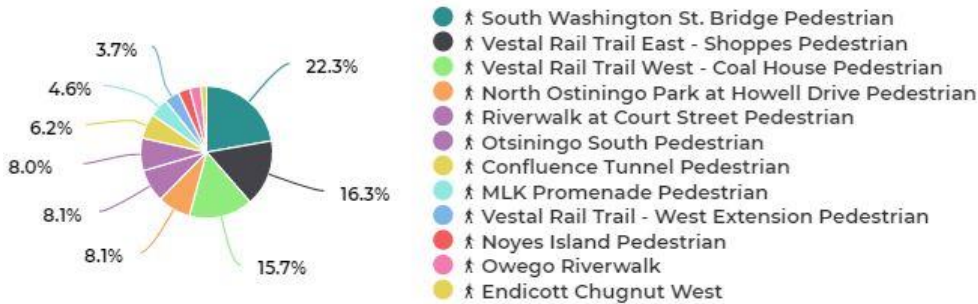

Year Total Counts

Current Year

Whole Domain

Total

728,290

Daily Average by Site

Last Month

Whole Domain

Pedestrian Distribution by Site

📅 Last Month

📍 Whole Domain 🟡 Pedestrian

Cyclist Distribution by Site

📅 Last Month

📍 Whole Domain 🟡 Cyclist

Pedestrian Summary by Site

📅 Last Month