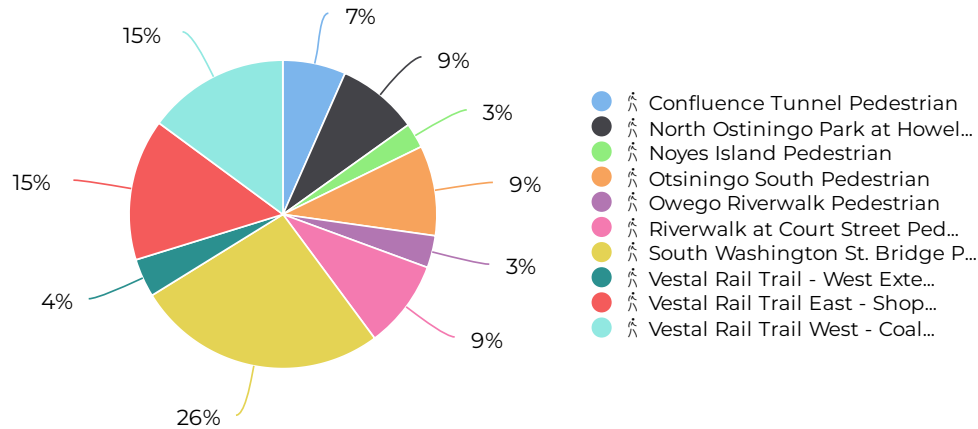

Rolling Daily Average

📅 Whole Period

Daily Average
3,866

Pedestrian Distribution by Site

📅 12/01/2023 → 12/31/2023

Cyclist Distribution by Site

📅 12/01/2023 → 12/31/2023

Monthly Counts