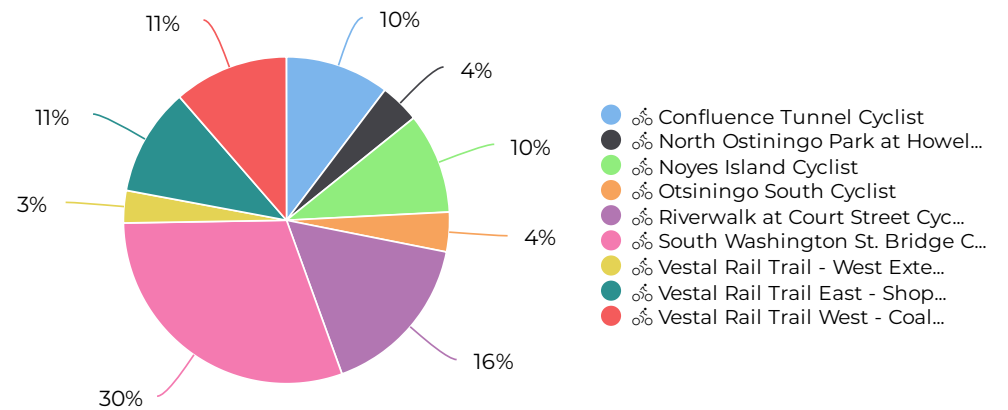

Rolling Daily Average

📅 Whole Period

Daily Average
3,866

Pedestrian Distribution by Site

📅 12/01/2023 → 12/31/2023

Cyclist Distribution by Site

📅 12/01/2023 → 12/31/2023

Monthly Counts