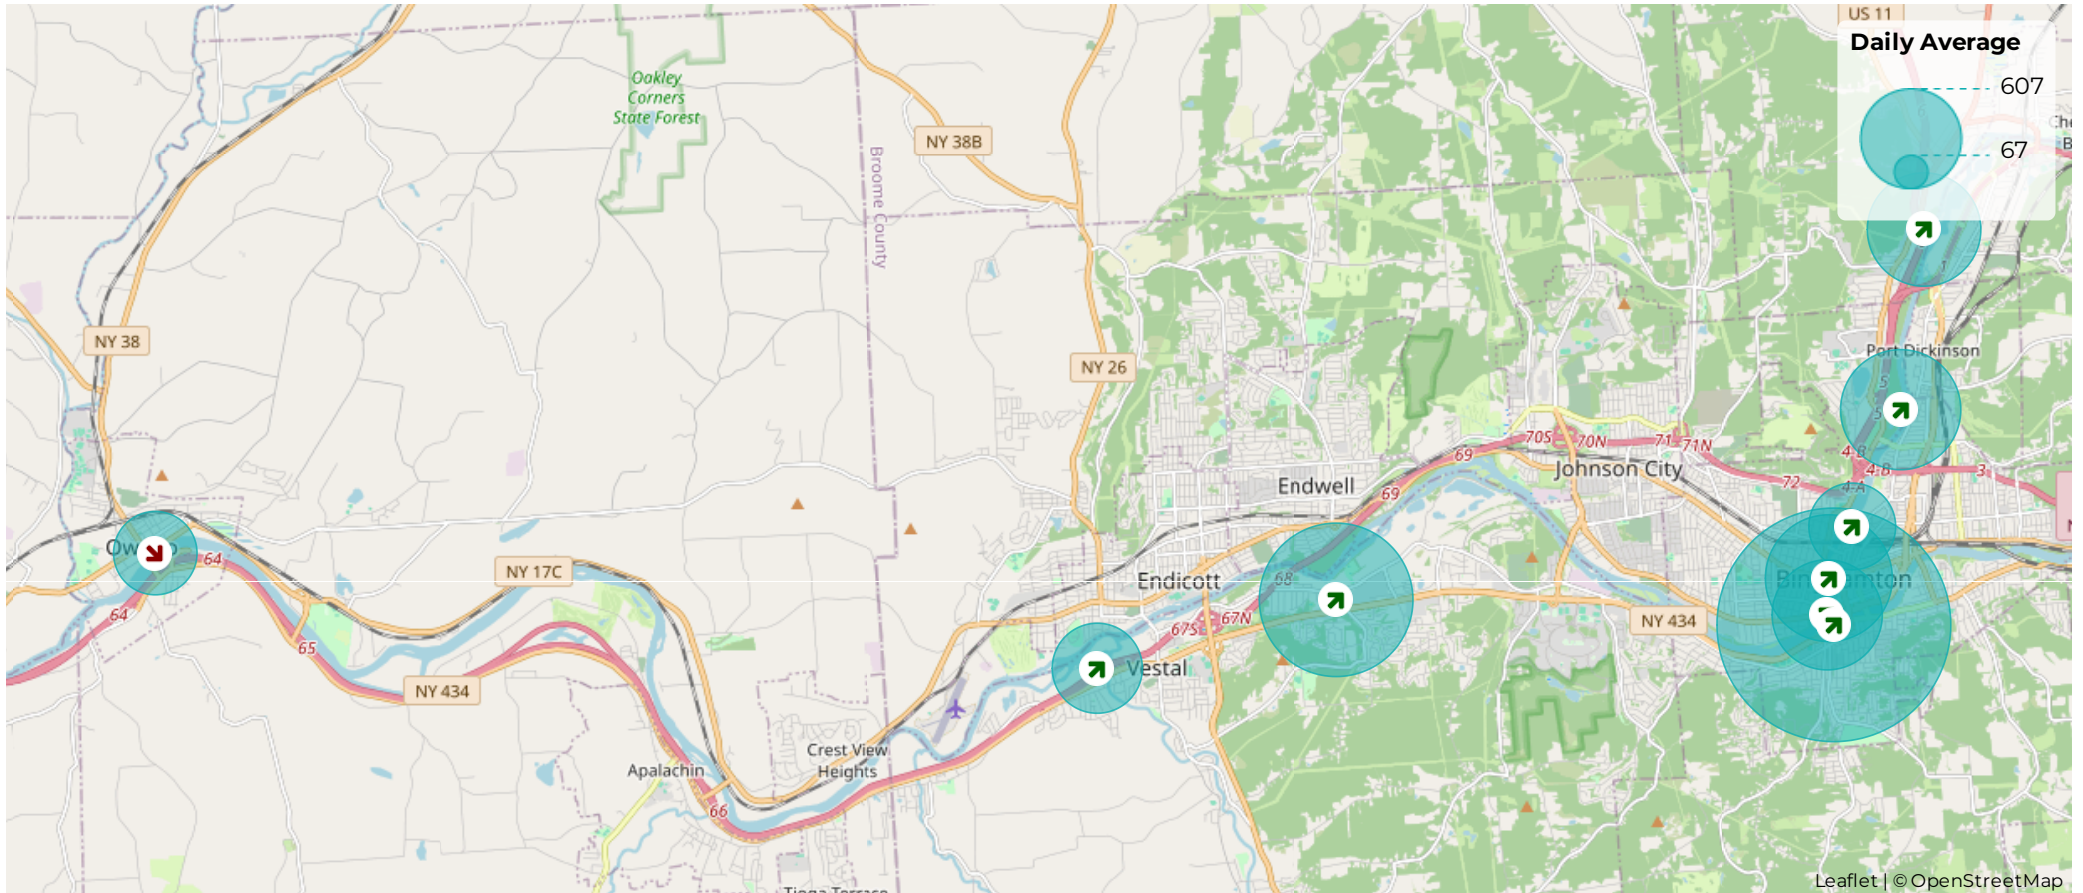

Monthly Counts

December 1, 2023 → December 31, 2023

Daily Average by Site

📅 12/01/2023 → 12/31/2023

📊 Compared to 12/02/2022 → 01/01/2023