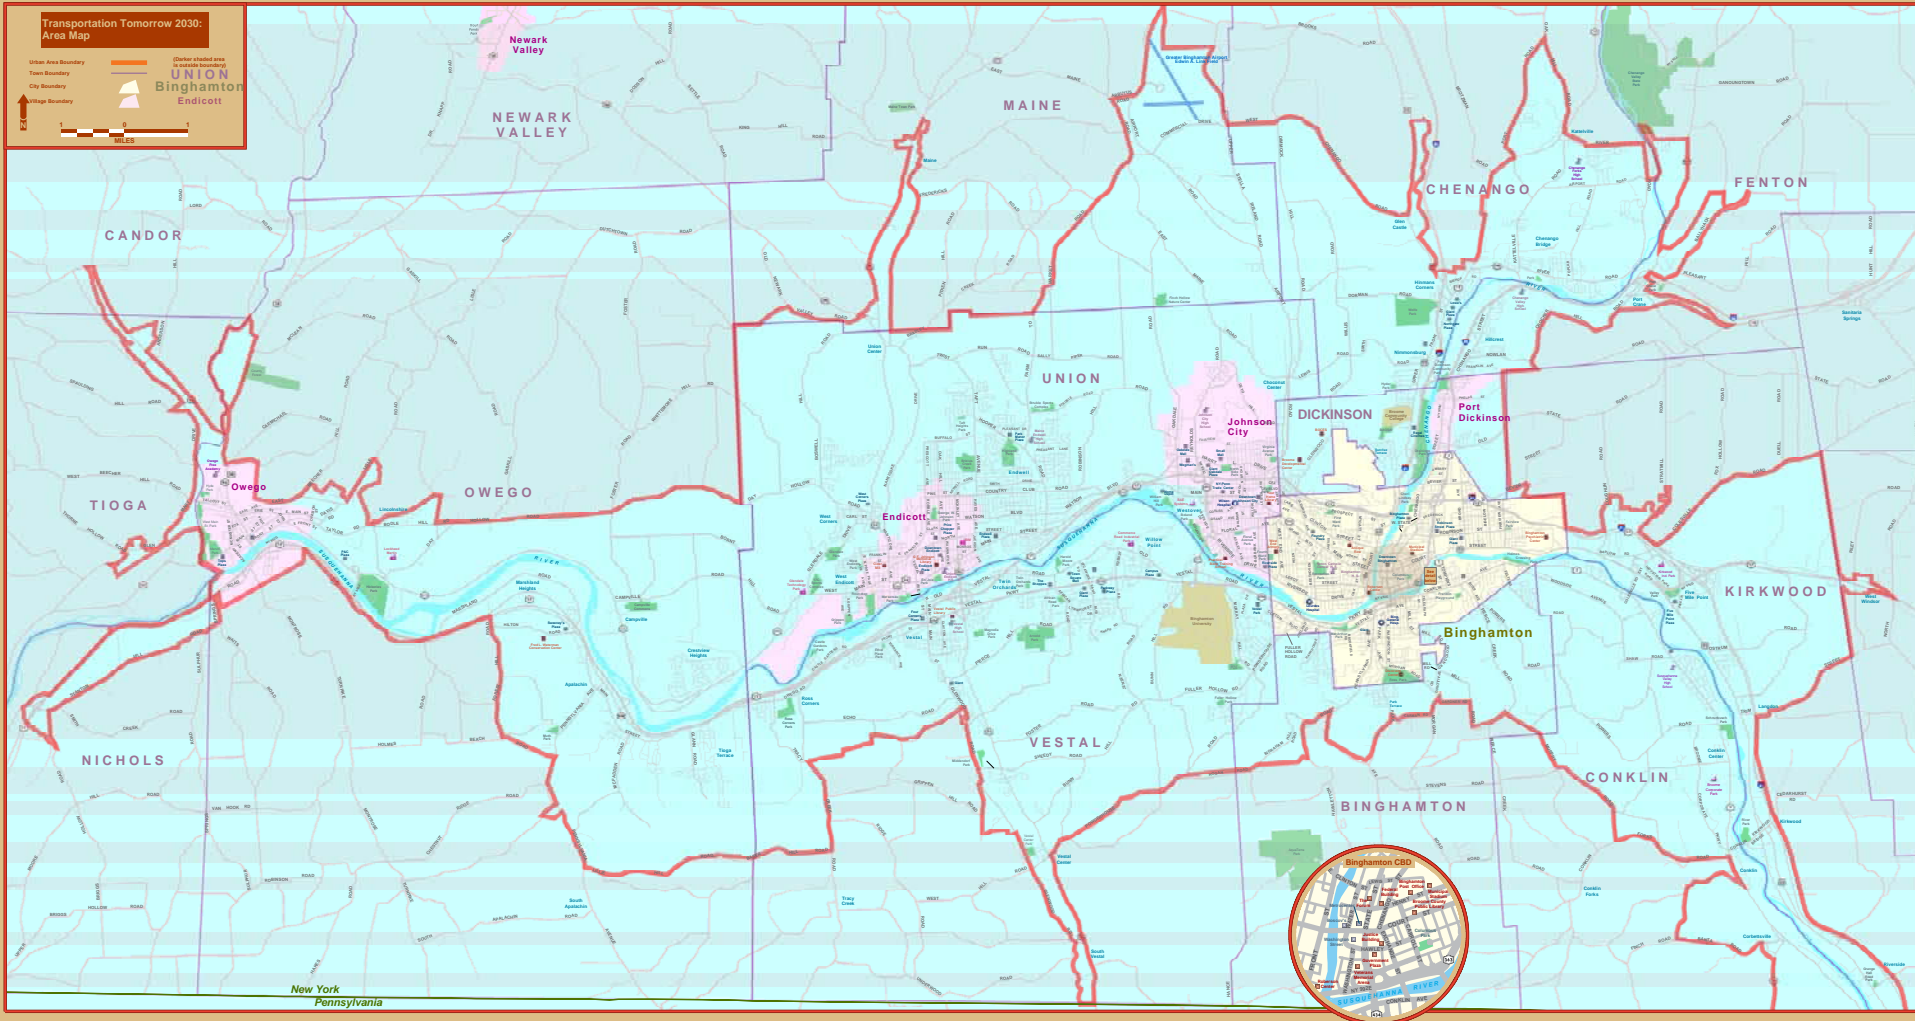

TRANSPORTATION TOMORROW 2030: AREA MAP