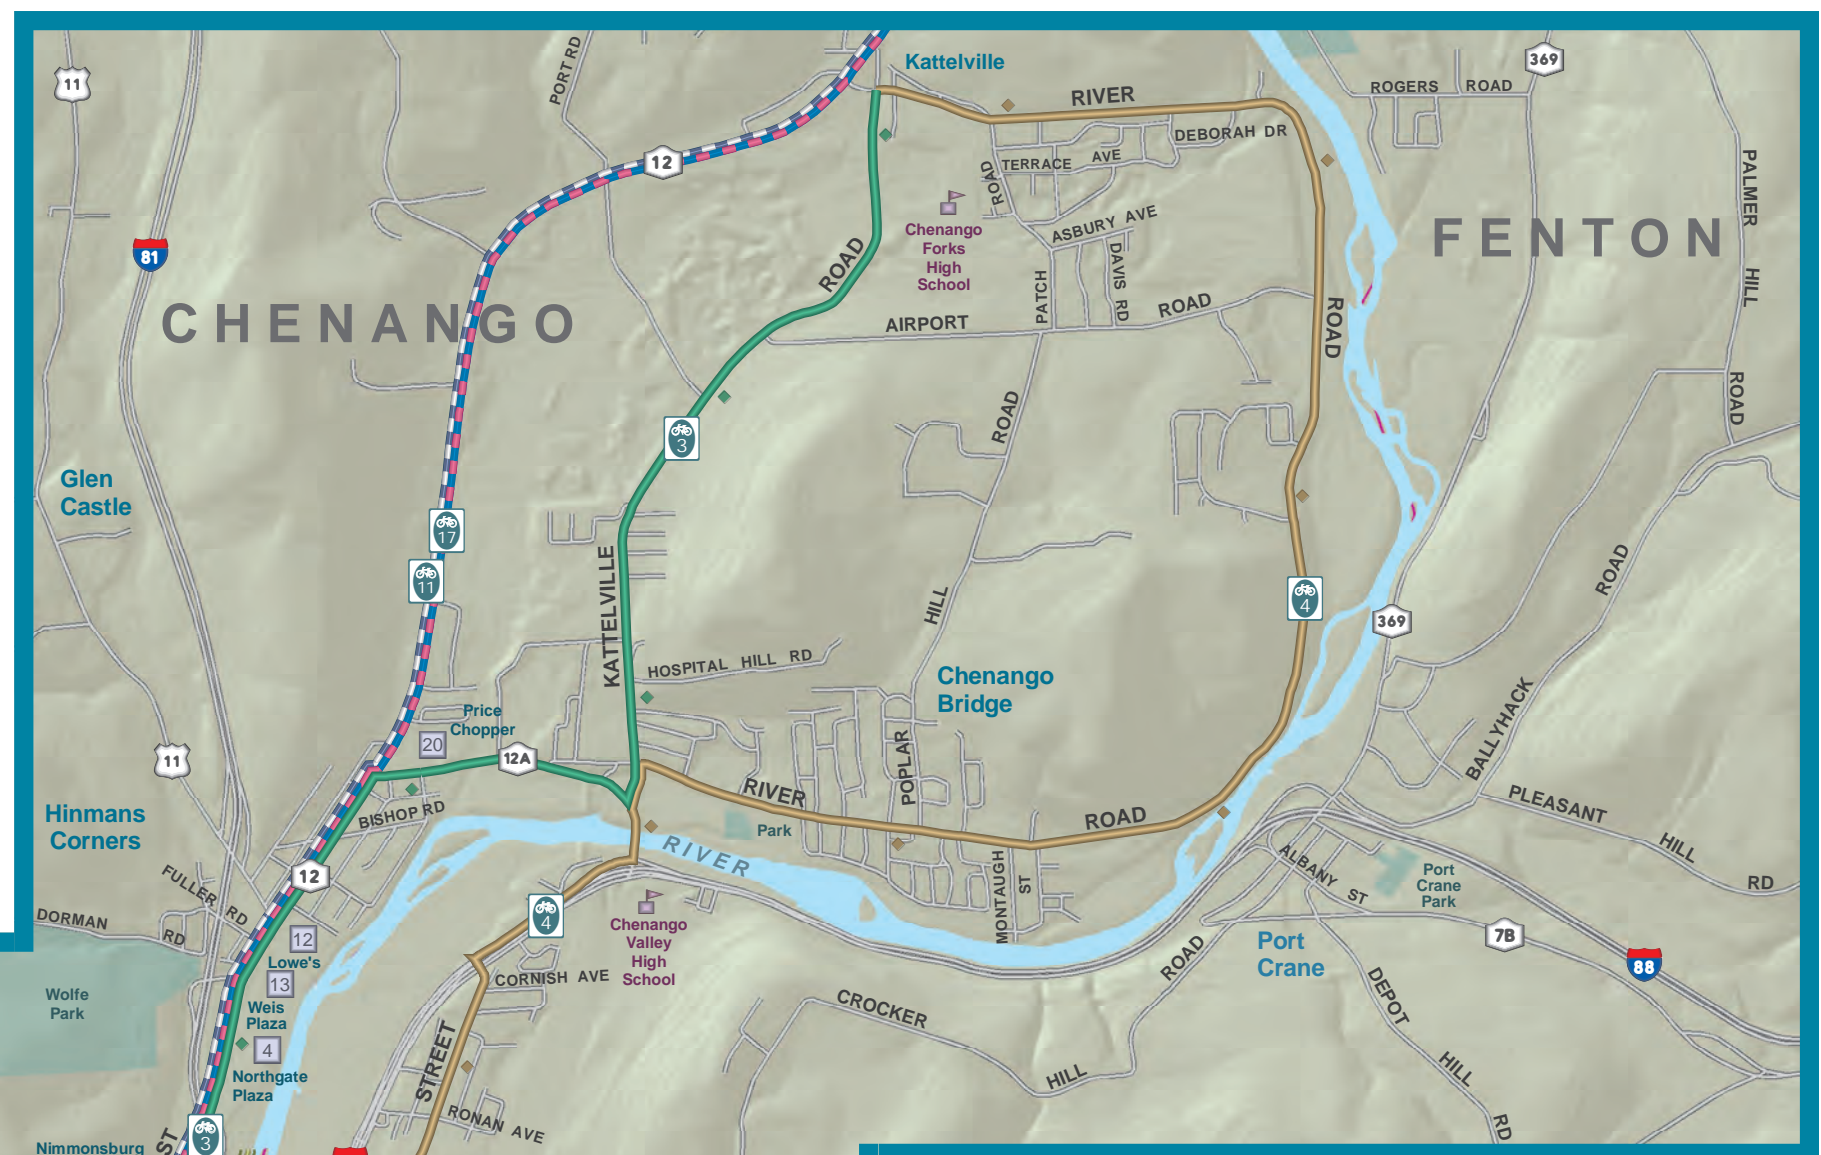

Greater Binghamton Bicycle Route Map

LOCAL BICYCLE ROUTES BIKE ROUTE 1: 28.95 miles BIKE ROUTE 2: 28.77 miles BIKE ROUTE 3: 9.14 miles BIKE ROUTE 4: 11.41 miles BIKE ROUTE 5: 5.16 miles BIKE ROUTE 6: 4.58 miles BIKE ROUTE 7: 2.81 miles SECONDARY ROUTES MILEPOINTS (Distance between points is one mile.) STEEP GRADE (Arrow points uphill.)	NYS BICYCLE ROUTES BIKE ROUTE 11 BIKE ROUTE 17 TRAILS BIKE/PEDESTAL TRAIL LOCATIONS POINTS OF INTEREST SHOPPING AREAS BICYCLE SHOPS HIGH SCHOOLS MAJOR EMPLOYERS CAROUSELS	HIGHWAY MARKERS INTERSTATE U. S. N. Y. STATE PUBLIC FACILITIES PARKS COLLEGES HOSPITALS	BOUNDARIES TOWN CITY VILLAGE UNION Binghamton Endicott MAP DESIGN AND CARTOGRAPHY BY BMTS CENTRAL STAFF GRAPHICS BY BROOME COUNTY INFORMATION TECHNOLOGY FEBRUARY 2011 GIS DATA FILES COPYRIGHT NEW YORK STATE DEPARTMENT OF TRANSPORTATION SCALE = 1:36,000
---	--	--	--

- | | |
|---|---|
| SHOPPING
1 Four Corners Plaza
2 Weis (Vestal Pkwy.)
3 Parkway Plaza
4 Northgate Plaza
5 The Shoppes at Vestal
6 Town Square Mall
7 Lowe's (Vestal)
8 Vestal Park
9 Weis (Main St. Vestal)
10 Five Mile Point Plaza
11 Downtown Owego
12 Lowe's (Chenango)
13 Weis Plaza
14 Nimmensburg Plaza
15 Robinson St. Plaza
16 Foundry Plaza
17 Riverside Plaza
18 Weis (Robinson St.)
19 Boscov's
20 Price Chopper
21 Campus Plaza
22 Rite-Aid | POINTS OF INTEREST
1 Veterans Memorial Arena
2 Municipal Stadium
3 BOCES
4 Roberson Center
5 Intermodal Transit Center
6 Cider Mill
7 G.F. Johnson Mem. Library
8 Your Home Library
9 Vestal Public Library
10 Broome Co. Public Library
11 Discovery Center
12 Waterman Conservation Ctr.
13 Br. Developmental Center
14 Greater Bing. Health Center
15 Antique Row
16 Endicott Visitors Center
17 The Forum
18 Federal Building
19 Roush Park Zoo
20 Cutler Botanical Gardens
21 Government Plaza
22 Broome Co. Justice Bldg |
|---|---|