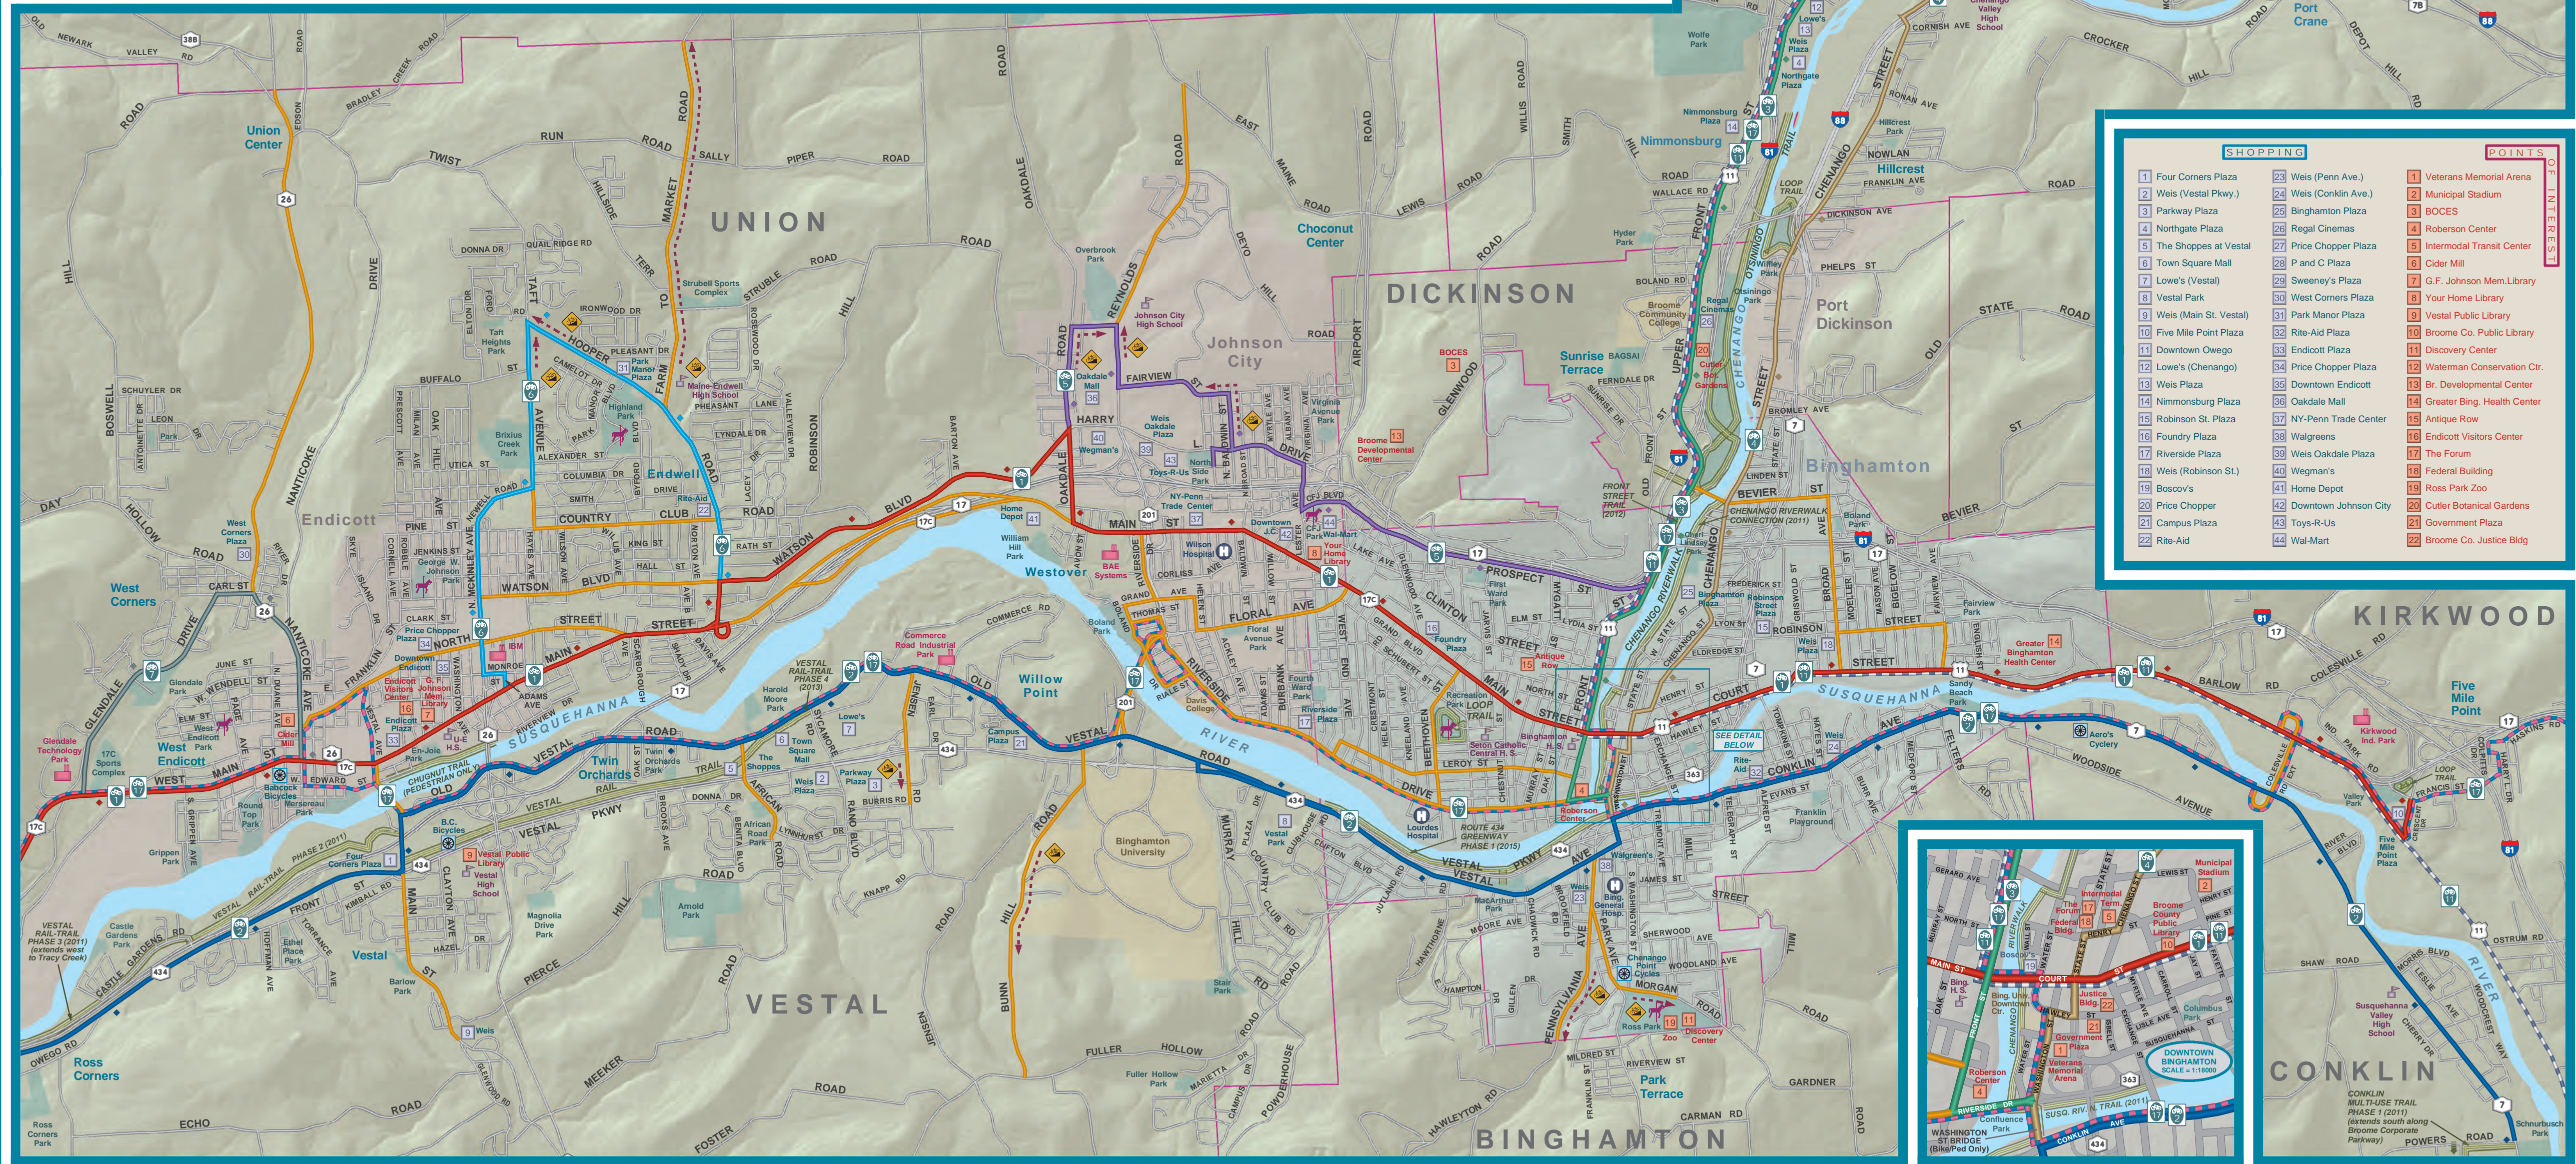

Greater Binghamton Bicycle Route Map

LOCAL BICYCLE ROUTES BIKE ROUTE 1: 28.95 miles BIKE ROUTE 2: 28.77 miles BIKE ROUTE 3: 9.14 miles BIKE ROUTE 4: 11.41 miles BIKE ROUTE 5: 5.16 miles BIKE ROUTE 6: 4.58 miles BIKE ROUTE 7: 2.81 miles SECONDARY ROUTES MILEPOINTS (Distance between points is one mile.) STEEP GRADE (Arrow points uphill.)	NYS BICYCLE ROUTES BIKE ROUTE 11 BIKE ROUTE 17 TRAILS BIKE/PEDESTAL TRAIL LOCATIONS POINTS OF INTEREST SHOPPING AREAS BICYCLE SHOPS HIGH SCHOOLS MAJOR EMPLOYERS CAROUSELS	HIGHWAY MARKERS INTERSTATE U. S. N. Y. STATE PUBLIC FACILITIES PARKS COLLEGES HOSPITALS	BOUNDARIES TOWN CITY VILLAGE UNION Binghamton Endicott MAP DESIGN AND CARTOGRAPHY BY BMTS CENTRAL STAFF GRAPHICS BY BROOME COUNTY INFORMATION TECHNOLOGY FEBRUARY 2011 GIS DATA FILES COPYRIGHT NEW YORK STATE DEPARTMENT OF TRANSPORTATION SCALE = 1:36,000
---	--	--	--

- | | |
|---|---|
| SHOPPING
1 Four Corners Plaza
2 Weis (Vestal Pkwy.)
3 Parkway Plaza
4 Northgate Plaza
5 The Shoppes at Vestal
6 Town Square Mall
7 Lowe's (Vestal)
8 Vestal Park
9 Weis (Main St. Vestal)
10 Five Mile Point Plaza
11 Downtown Owego
12 Lowe's (Chenango)
13 Weis Plaza
14 Nimmensburg Plaza
15 Robinson St. Plaza
16 Foundry Plaza
17 Riverside Plaza
18 Weis (Robinson St.)
19 Boscov's
20 Price Chopper
21 Campus Plaza
22 Rite-Aid | POINTS OF INTEREST
1 Veterans Memorial Arena
2 Municipal Stadium
3 BOCES
4 Roberson Center
5 Intermodal Transit Center
6 Cider Mill
7 G.F. Johnson Mem. Library
8 Your Home Library
9 Vestal Public Library
10 Broome Co. Public Library
11 Discovery Center
12 Waterman Conservation Ctr.
13 Br. Developmental Center
14 Greater Bing. Health Center
15 Antique Row
16 Endicott Visitors Center
17 The Forum
18 Federal Building
19 Roush Park Zoo
20 Cutler Botanical Gardens
21 Government Plaza
22 Broome Co. Justice Bldg |
|---|---|