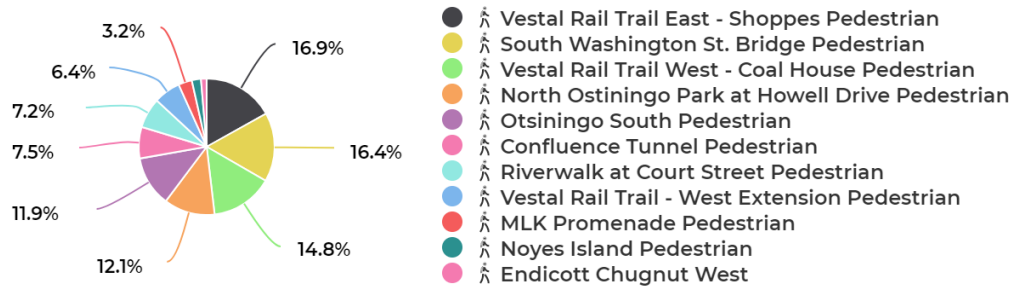

Compared to Previous Period

Yearly Daily Average

Whole Period Vestal Rail Trail - West ...

Daily Average

4,254

Daily Average by Site

Last Month

Vestal Rail Trail - West Extension Vestal Rail Trail East - Shoppes Vestal Rail Trail West - Coal Hou...

Cyclist Distribution by Site

📅 Last Month 📍 Vestal Rail Trail - West Extension Vestal Rail Trail East - Sho...

Pedestrian Distribution by Site

📅 Last Month 📍 Vestal Rail Trail - West Extension Vestal Rail Trail East - Sho...