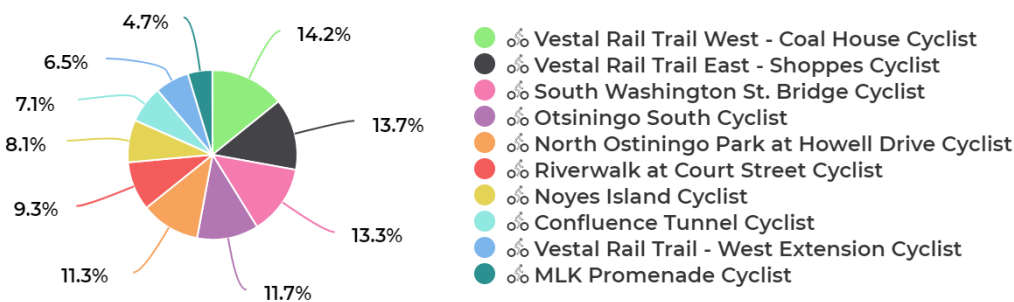

Compared to Previous Period

Yearly Daily Average

Whole Period Vestal Rail Trail - West ...

Daily Average

4,254

Daily Average by Site

Last Month

Vestal Rail Trail - West Extension Vestal Rail Trail East - Shoppes Vestal Rail Trail West - Coal Hou...

Cyclist Distribution by Site

📅 Last Month 📍 Vestal Rail Trail - West Extension Vestal Rail Trail East - Sho...

Pedestrian Distribution by Site

📅 Last Month 📍 Vestal Rail Trail - West Extension Vestal Rail Trail East - Sho...