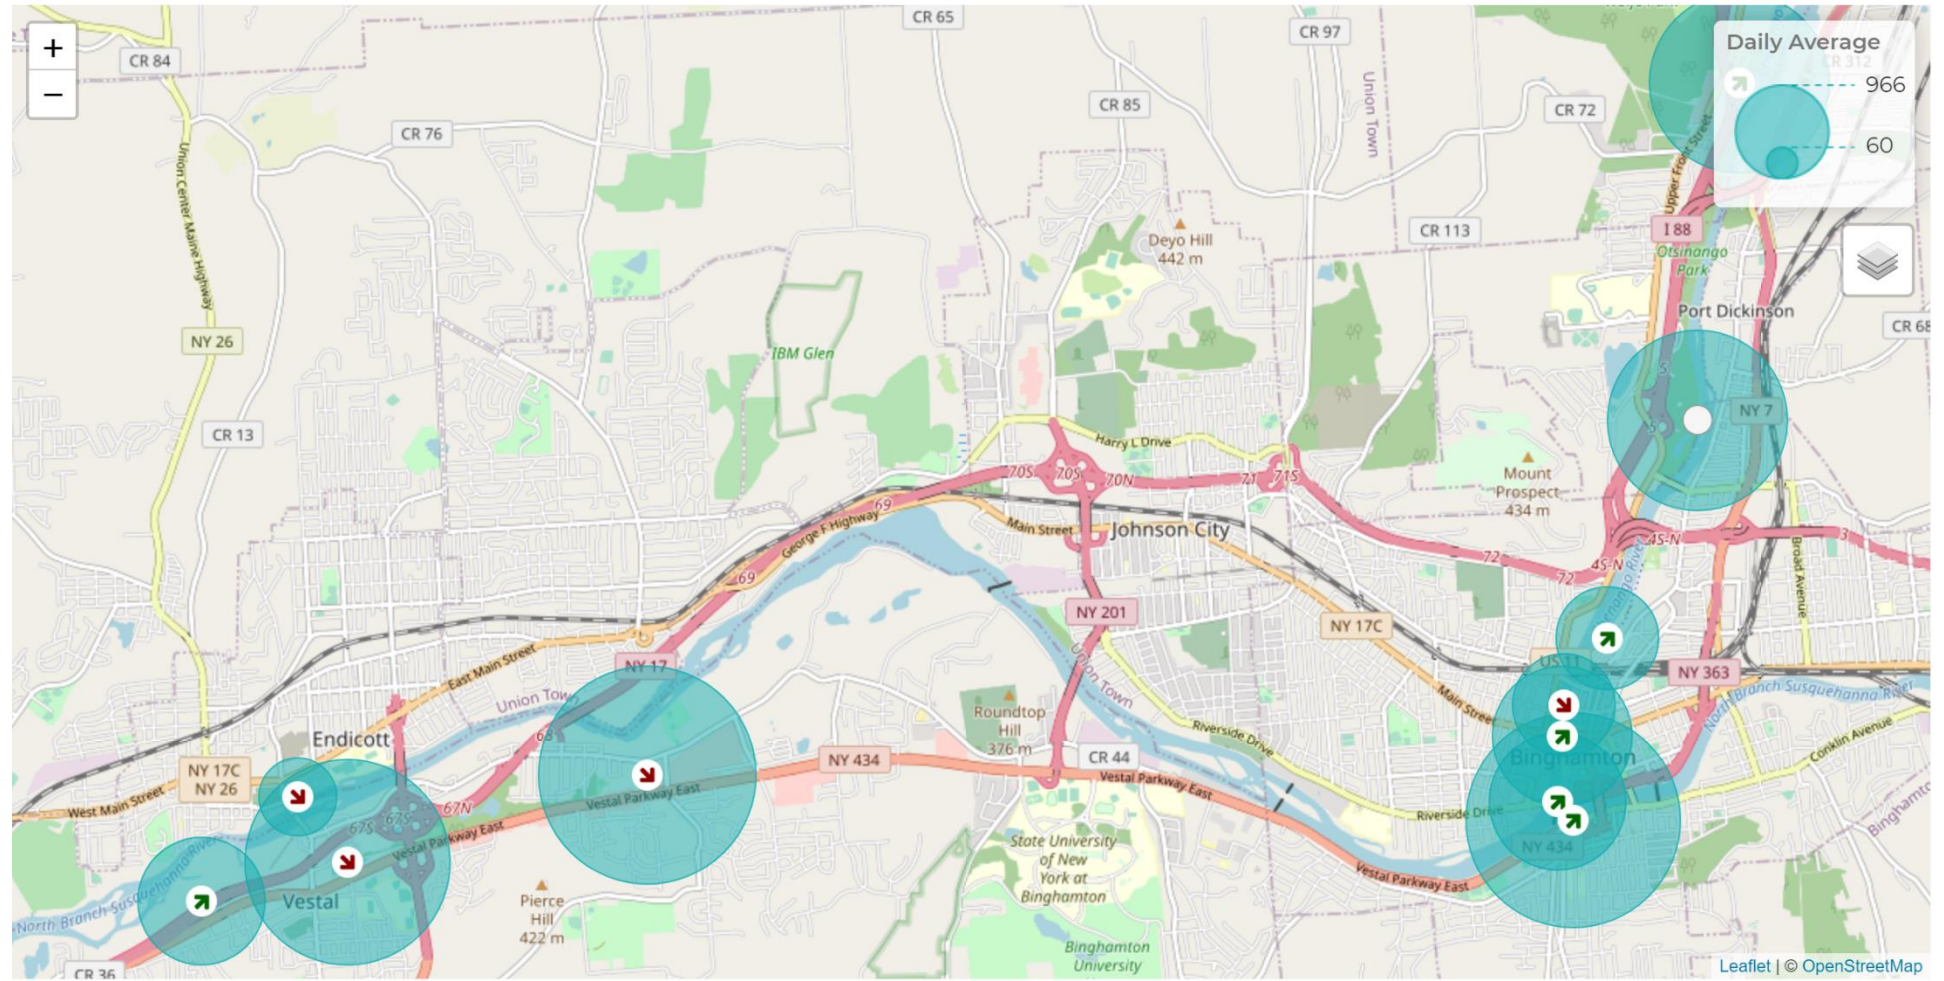

Compared to Previous Period

Yearly Daily Average

Whole Period Vestal Rail Trail - West ...

Daily Average

4,254

Daily Average by Site

Last Month

Vestal Rail Trail - West Extension Vestal Rail Trail East - Shoppes Vestal Rail Trail West - Coal Hou...

Cyclist Distribution by Site

📅 Last Month 📍 Vestal Rail Trail - West Extension Vestal Rail Trail East - Sho...

Pedestrian Distribution by Site

📅 Last Month 📍 Vestal Rail Trail - West Extension Vestal Rail Trail East - Sho...

Pedestrian Summary by Site

📅 Last Month 📍 Vestal Rail Trail - West Extension Vestal Rail Trail East - Shoppes Vestal Rail Trail West - Coal House North Ostiningo Park at Howell .

Site	Total	Average	Peak Count	Peak Period
Confluence Tunnel Pedestrian	10,198 ▼ -12.7%	329 ▼ -15.6%	424 ▼ -19.2%	Mon Jul 13, 2020 <i>Sun Jun 14, 2020</i>
Endicott Chugnut West	1,848 ▲ 17.5%	60 ▲ 13.7%	136 ▲ 34.7%	Mon Jul 27, 2020 <i>Wed Jun 24, 2020</i>
MLK Promenade Pedestrian	4,427 ▼ -11.1%	143 ▼ -14.0%	208 ▼ -19.7%	Thu Jul 30, 2020 <i>Wed Jun 24, 2020</i>
North Ostiningo Park at Howell Drive Pedestrian	16,621 ▼ -21.8%	536 ▼ -24.3%	734 ▼ -45.3%	Mon Jul 13, 2020 <i>Mon Jun 15, 2020</i>
Noyes Island Pedestrian	2,964 ▼ -2.7%	96 ▼ -5.8%	139 ▼ -16.3%	Wed Jul 15, 2020 <i>Thu Jun 25, 2020</i>
Otsiningo South Pedestrian	16,348 ▼ -11.2%	527 ▼ -14.0%	680 ▼ -15.7%	Mon Jul 13, 2020 <i>Tue Jun 16, 2020</i>
Riverwalk at Court Street Pedestrian	9,852 ▼ -16.8%	318 ▼ -19.5%	414 ▼ -20.8%	Sat Jul 4, 2020 <i>Thu Jun 4, 2020</i>
South Washington St. Bridge Pedestrian	22,417 ▼ -4.0%	723 ▼ -7.1%	964 ▼ -12.5%	Tue Jul 28, 2020 <i>Mon Jun 15, 2020</i>
Vestal Rail Trail - West Extension Pedestrian	8,711 ▼ -15.2%	281 ▼ -18.0%	431 ▼ -38.8%	Sun Jul 12, 2020 <i>Mon Jun 15, 2020</i>
Vestal Rail Trail East - Shoppes Pedestrian	23,185 ▼ -7.8%	748 ▼ -10.8%	1,192 ▲ 12.7%	Thu Jul 30, 2020 <i>Tue Jun 16, 2020</i>
Vestal Rail Trail West - Coal House Pedestrian	20,295 ▼ -12.6%	655 ▼ -15.4%	1,077 ▲ 9.3%	Mon Jul 13, 2020 <i>Sun Jun 14, 2020</i>