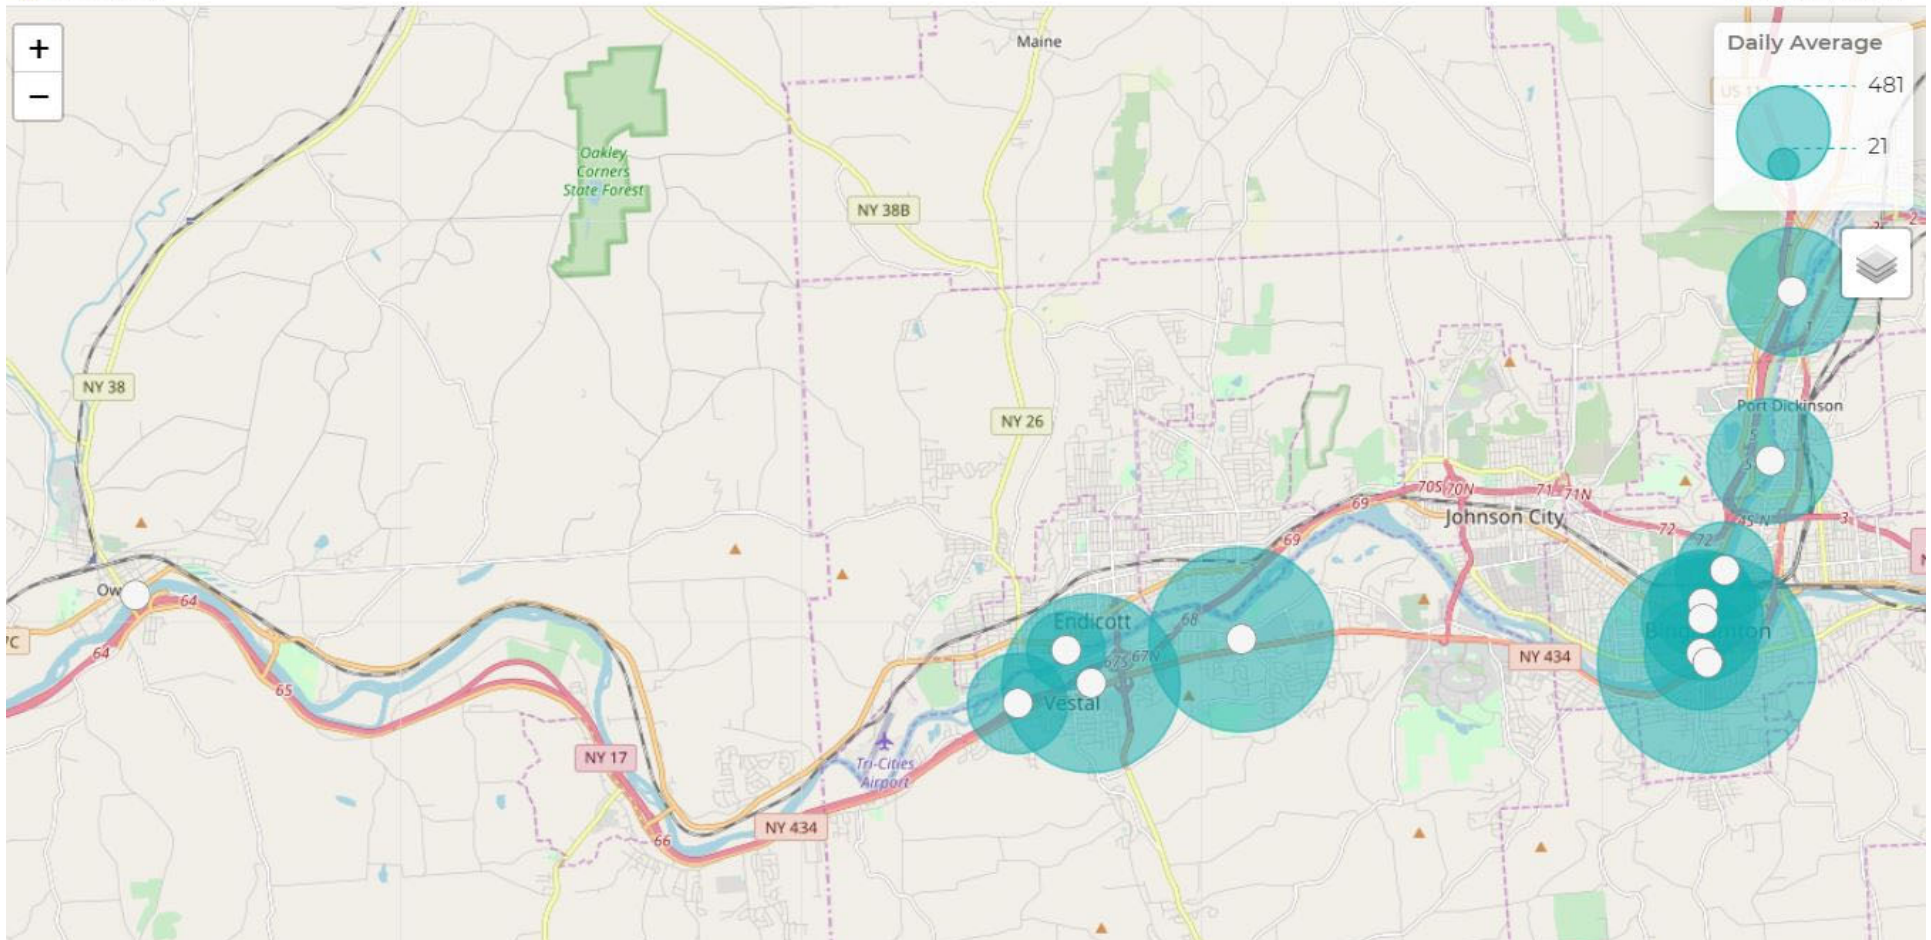

Year Total Counts

Whole Period

Whole Domain

Total

862,479

Daily Average by Site

Last Month

Whole Domain

Pedestrian Distribution by Site

Last Month

Whole Domain Pedestrian

Cyclist Distribution by Site

Last Month

Whole Domain Cyclist

Pedestrian Summary by Site

Last Month 11m/12

Whole Domain Pedestrian

Site	Total	Average	Peak Count	Peak Period
Confluence Tunnel Pedestrian	3,652	118	226	Fri Jan 24, 2020
Endicott Chugnut West	661	21	43	Tue Jan 28, 2020
MLK Promenade Pedestrian	2,991	96	210	Mon Jan 13, 2020
North Ostiningo Park at Howell Drive Pedestrian	5,362	173	622	Sun Jan 12, 2020
Noyes Island Pedestrian	1,583	51	107	Sat Jan 11, 2020
Otsiningo South Pedestrian	5,288	171	581	Sat Jan 11, 2020
Owego Riverwalk				
Riverwalk at Court Street Pedestrian	4,374	141	245	Sun Jan 12, 2020
South Washington St. Bridge Pedestrian	13,301	429	669	Fri Jan 24, 2020
Vestal Rail Trail - West Extension Pedestrian	2,596	84	357	Sun Jan 12, 2020
Vestal Rail Trail East - Shoppes Pedestrian	10,793	348	997	Sun Jan 12, 2020
Vestal Rail Trail West - Coal House Pedestrian	10,153	328	875	Sun Jan 12, 2020

Cyclist Summary by Site

 Last Month

 Whole Domain  Cyclist

Site	Total	Average	Peak Count	Peak Period
Confluence Tunnel Cyclist	412	13	36	Sun Jan 12, 2020
MLK Promenade Cyclist	409	13	27	Wed Jan 15, 2020
North Ostiningo Park at Howell Drive Cyclist	223	7	35	Sun Jan 12, 2020
Noyes Island Cyclist	849	27	55	Sat Jan 11, 2020
Otsiningo South Cyclist	255	8	51	Sun Jan 12, 2020
Riverwalk at Court Street Cyclist	628	20	45	Sun Jan 12, 2020
South Washington St. Bridge Cyclist	1,603	52	92	Sun Jan 12, 2020
Vestal Rail Trail - West Extension Cyclist	229	7	41	Sun Jan 12, 2020
Vestal Rail Trail East - Shoppes Cyclist	664	21	104	Sun Jan 12, 2020
Vestal Rail Trail West - Coal House Cyclist	673	22	109	Sun Jan 12, 2020