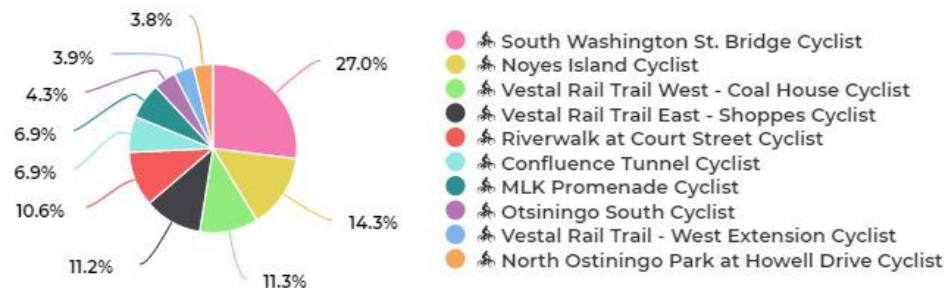

Cyclist Distribution by Site

Last Month

Whole Domain Cyclist

Pedestrian Summary by Site

Last Month 11m/12

Whole Domain Pedestrian

Site	Total	Average	Peak Count	Peak Period
Confluence Tunnel Pedestrian	3,652	118	226	Fri Jan 24, 2020
Endicott Chugnut West	661	21	43	Tue Jan 28, 2020
MLK Promenade Pedestrian	2,991	96	210	Mon Jan 13, 2020
North Ostiningo Park at Howell Drive Pedestrian	5,362	173	622	Sun Jan 12, 2020
Noyes Island Pedestrian	1,583	51	107	Sat Jan 11, 2020
Otsiningo South Pedestrian	5,288	171	581	Sat Jan 11, 2020
Owego Riverwalk				
Riverwalk at Court Street Pedestrian	4,374	141	245	Sun Jan 12, 2020
South Washington St. Bridge Pedestrian	13,301	429	669	Fri Jan 24, 2020
Vestal Rail Trail - West Extension Pedestrian	2,596	84	357	Sun Jan 12, 2020
Vestal Rail Trail East - Shoppes Pedestrian	10,793	348	997	Sun Jan 12, 2020
Vestal Rail Trail West - Coal House Pedestrian	10,153	328	875	Sun Jan 12, 2020